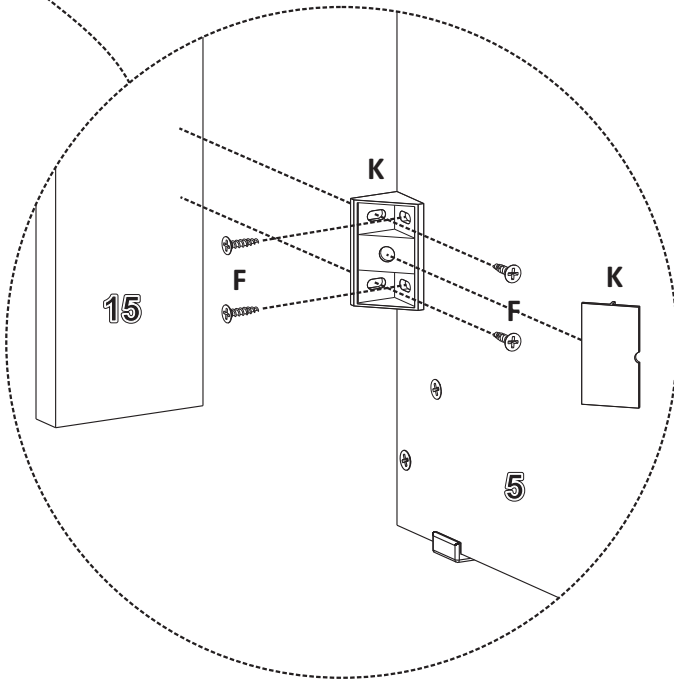

3**4**

5

6

VISÃO FRONTAL
FRONT VIEW
VISTA FRONTAL

VISÃO TRASEIRA
REAR VIEW
VISTA TRASERA

F  12mm
PARAF. 3,5x12
SCREW / TORNILLO

K 
CONECTOR MONT.
MOUNTING CONNECTOR
CONECTOR DE MONTAJE

U 
CANTONEIRA PLAST.
PLASTIC ANGLE BRACKETS
ESQUINA PLASTICA