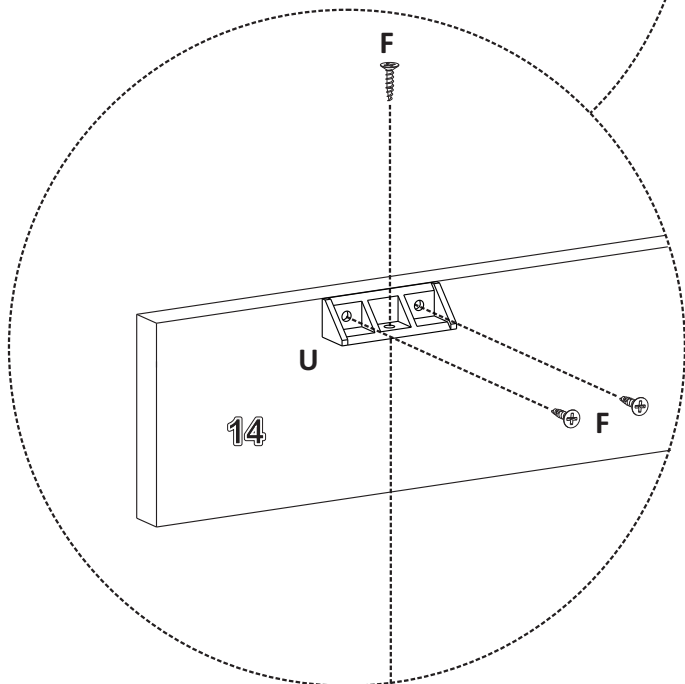

VISÃO FRONTAL
FRONT VIEW
VISTA FRONTAL

VISÃO TRASEIRA
REAR VIEW
VISTA TRASERA

F 12mm
PARAF. 3,5x12
SCREW / TORNILLO

K
CONECTOR MONT.
MOUNTING CONNECTOR
CONECTOR DE MONTAJE

U
CANTONEIRA PLAST.
PLASTIC ANGLE BRACKETS
ESQUINA PLASTICA