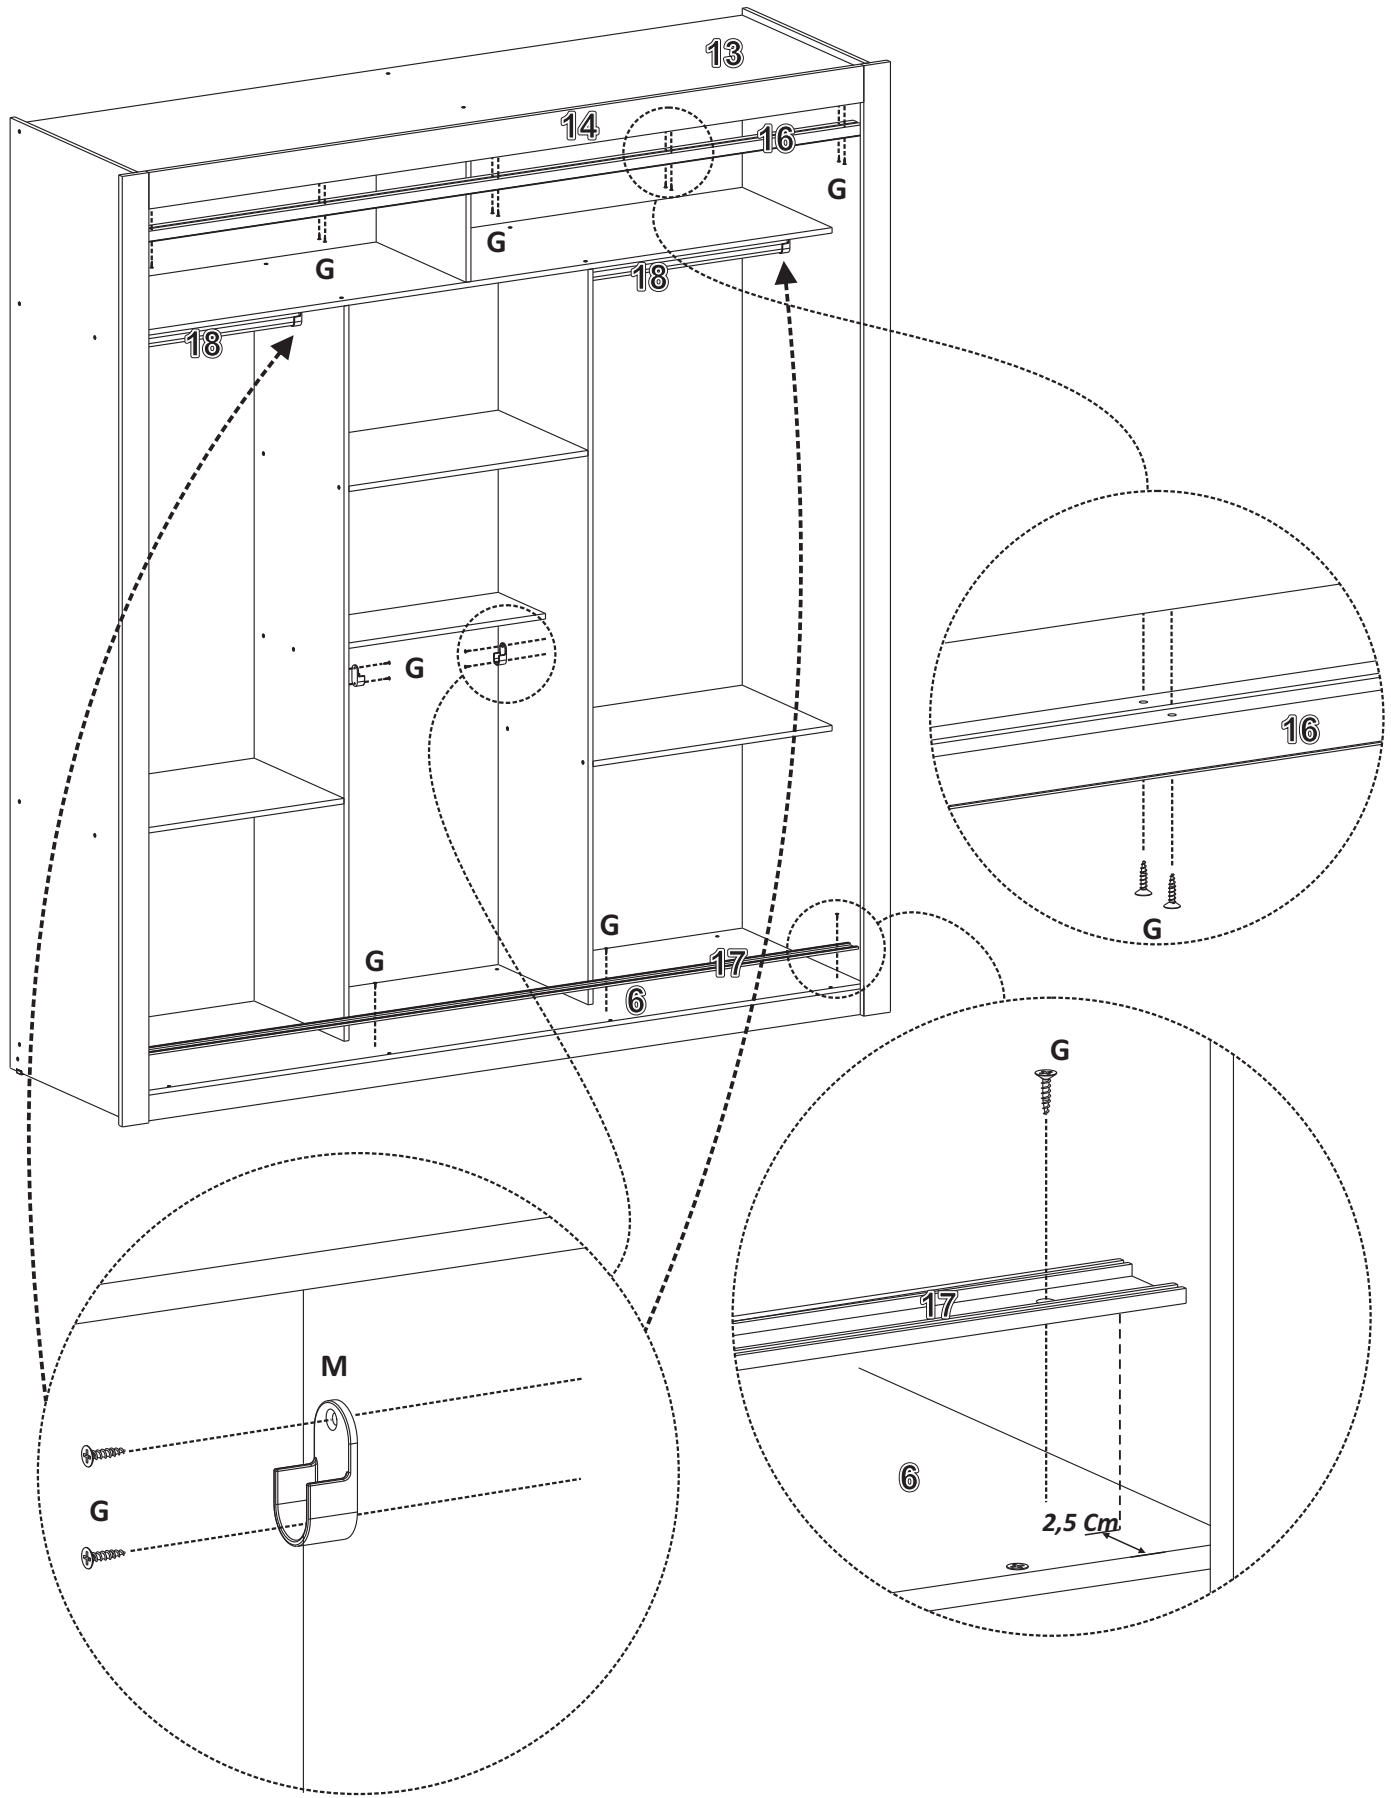

8

G 12mm
PARAF. 3,0X12
SCREW / TORNILLO

M
SUPORE CABIDEIRO
HANGER SUPPORT
SOPORTE PARA PERCHERO