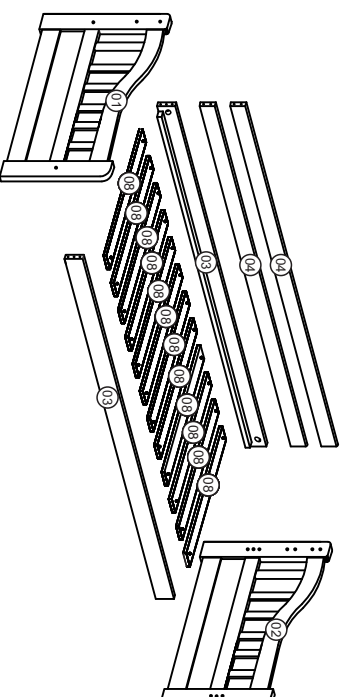

Sofá Cama American

A	 Ø10x40mm	12
B	 Ø1/4"x80mm - 017	04
C	 Ø7x70mm - 17	04
D	 Ø3,5x30mm	24
E	 Ø1/4"x25mm	04
F	 4mm	01
G	 SPACER Ø83x57	01

0:45min

01

A
010x40mm
12X

03

D
03,5x30mm
24X

02

F
4mm
01X

E
01/4"x2,5mm
04X

B
01/4"x80mm - 017
04X

C
07x70mm Cab. 017mm
04X

03

D
03,5x30mm
24X